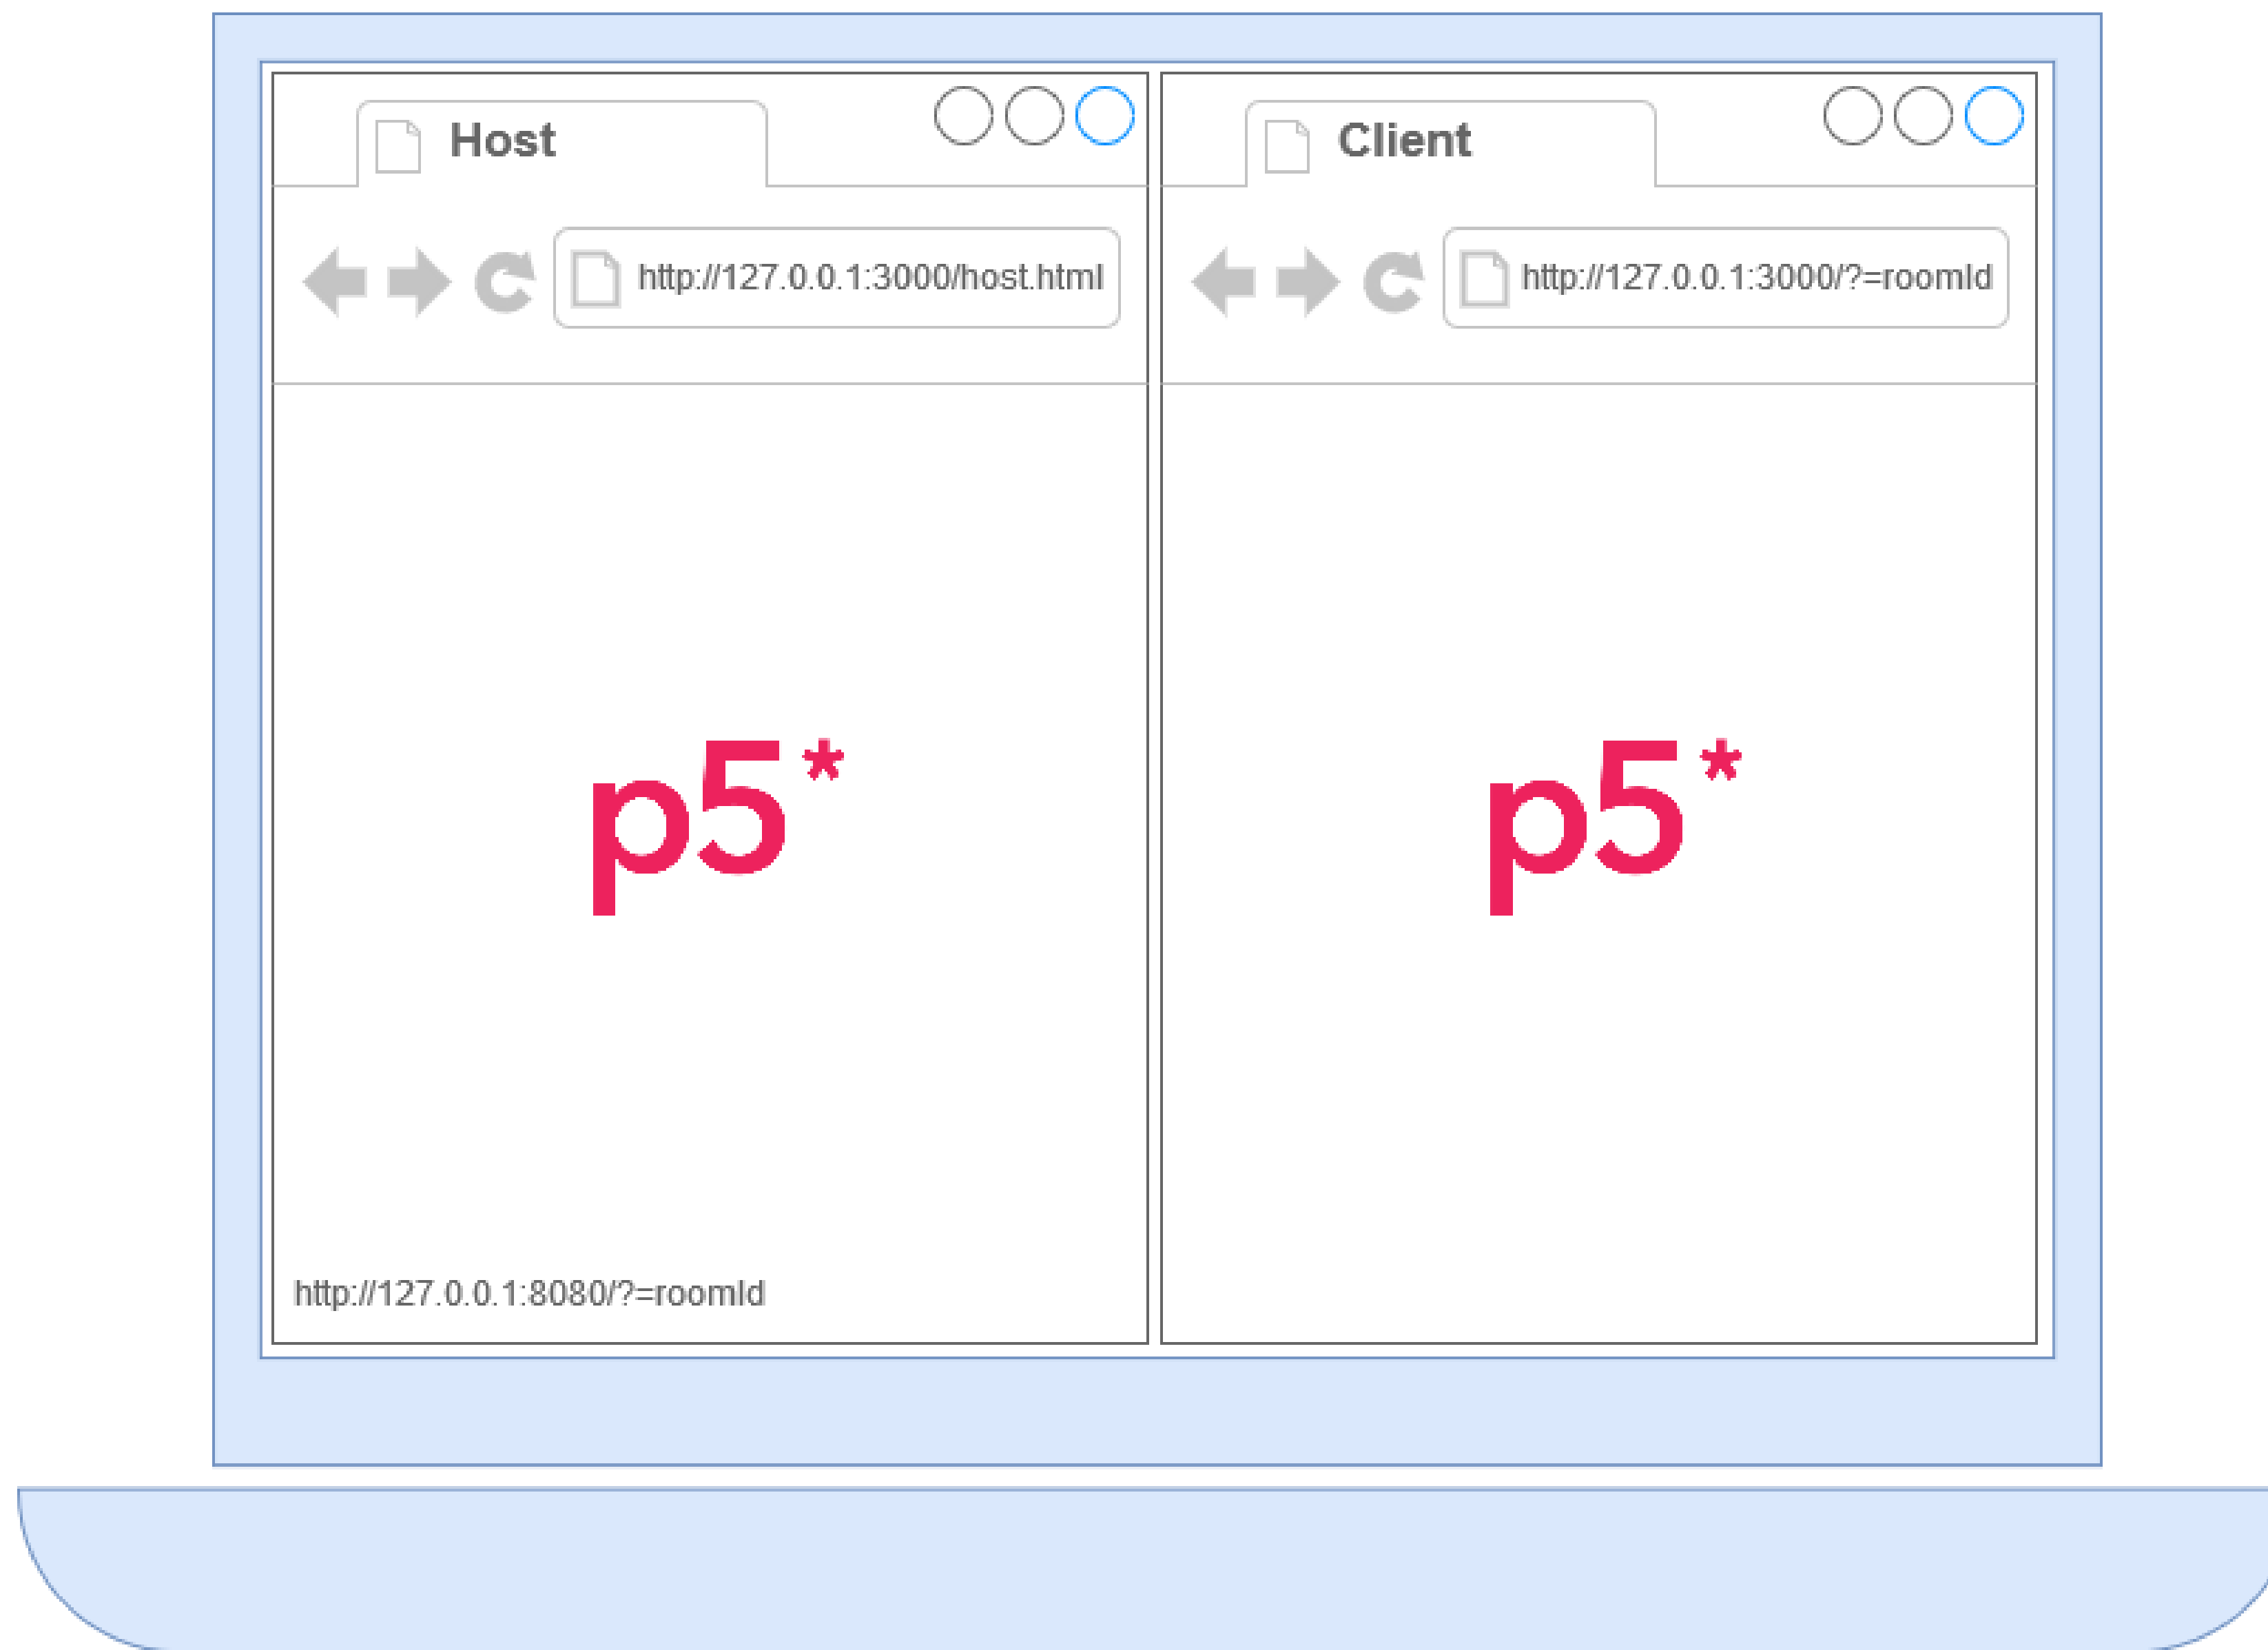

node.js Server

(Server runs on remote server. Clients and host connect via remote server.)

(Server runs on remote server. Clients and host connect via remote server.)

node.js Server

(Server runs locally on computer. Both host and clients are run from same computer.)